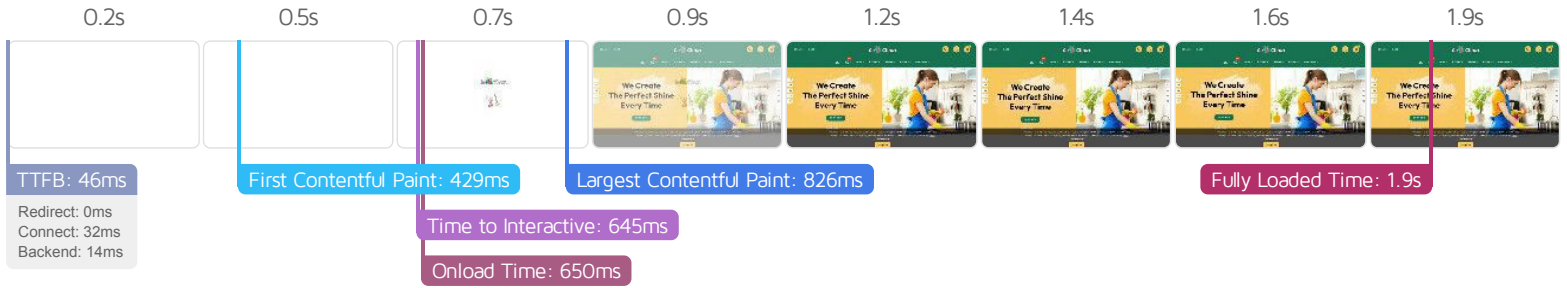

Performance Metrics

First Contentful Paint How quickly content like text or images are painted onto your page. A good user experience is 0.9s or less.	Good - Nothing to do here 429ms	Time to Interactive How long it takes for your page to become fully interactive. A good user experience is 2.5s or less.	Good - Nothing to do here 645ms
Speed Index How quickly the contents of your page are visibly populated. A good user experience is 1.3s or less.	Good - Nothing to do here 1.0s	Total Blocking Time How much time is blocked by scripts during your page loading process. A good user experience is 150ms or less.	Good - Nothing to do here 0ms
Largest Contentful Paint How long it takes for the largest element of content (i.e., a hero image) to be painted on your page. A good user experience is 1.2s or less.	Good - Nothing to do here 825ms	Cumulative Layout Shift How much your page's layout shifts as it loads. A good user experience is a score of 0.1 or less.	Good - Nothing to do here 0.03

Browser Timings

Redirect	0ms	Connect	32ms	Backend	14ms
TTFB	46ms	First Paint	429ms	DOM Int.	643ms
DOM Loaded	645ms	Onload	650ms	Fully Loaded	1.9s