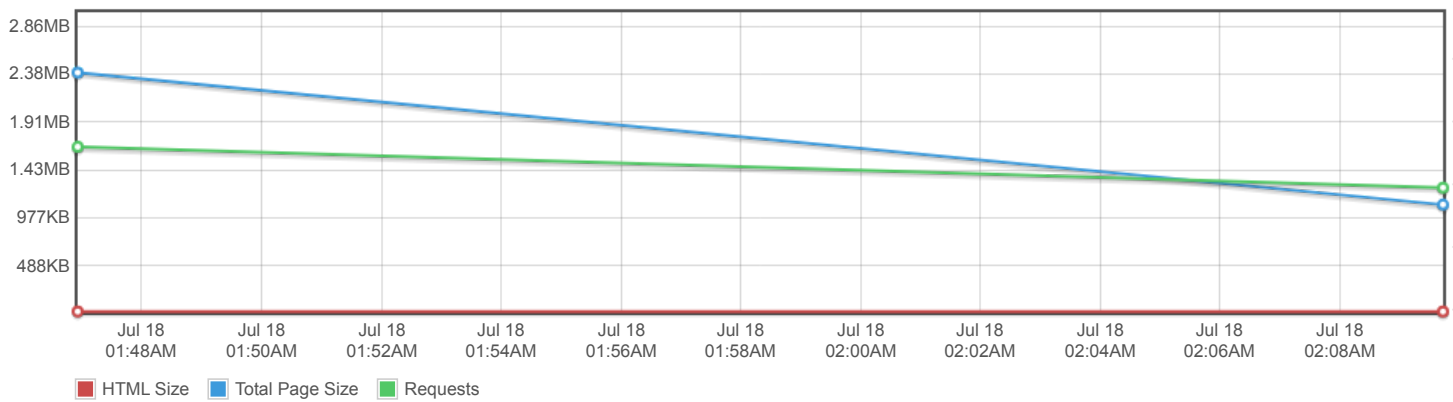

### About GTmetrix

GTmetrix was developed as a tool for customers to easily test the performance of their webpages.

[Learn more about us.](#)

Page scores

Page metrics

Page sizes and request counts

The waterfall chart displays the loading behaviour of your site in your selected browser. It can be used to discover simple issues such as 404's or more complex issues such as external resources blocking page rendering.