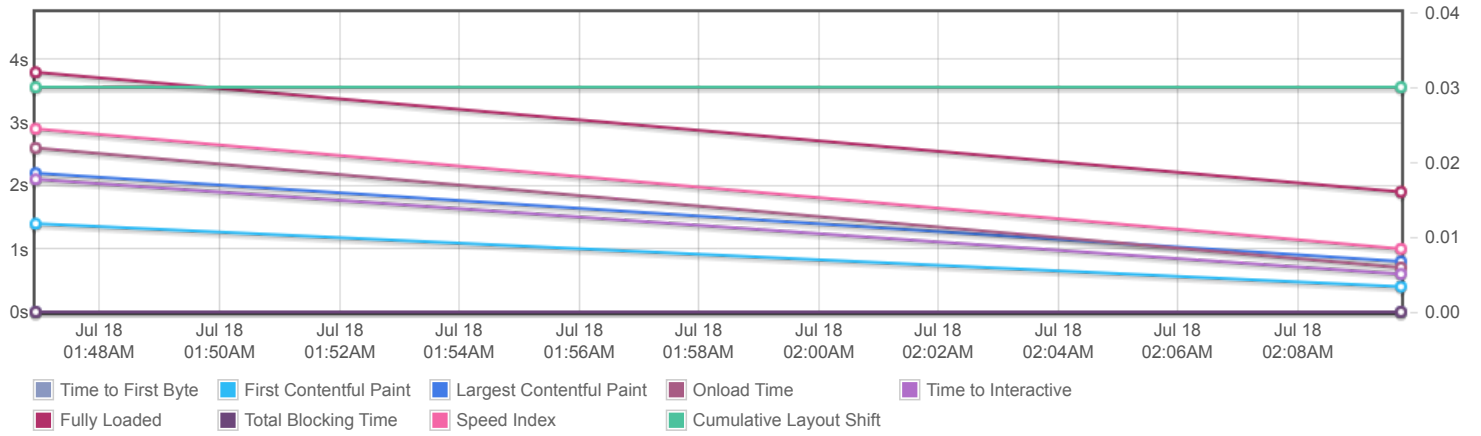

### About GTmetrix

GTmetrix was developed as a tool for customers to easily test the performance of their webpages.

[Learn more about us.](#)

Page scores

Page metrics

Page sizes and request counts

The waterfall chart displays the loading behaviour of your site in your selected browser. It can be used to discover simple issues such as 404's or more complex issues such as external resources blocking page rendering.