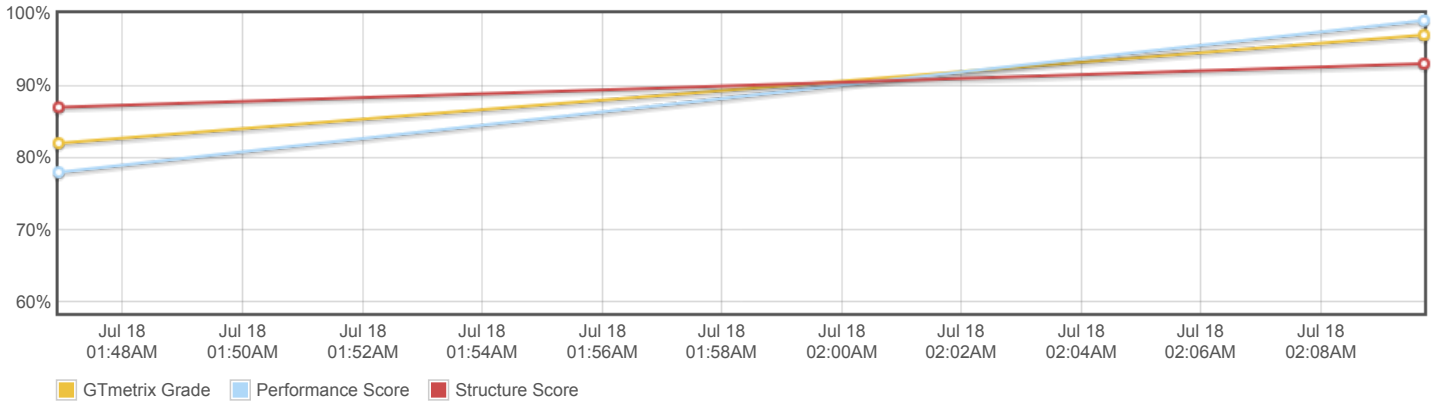

As if you didn't need more incentive, **Google use Page Speed and Page Experience (including Web Vitals) signals in their ranking algorithm.**

### About GTmetrix

GTmetrix was developed as a tool for customers to easily test the performance of their webpages.

[Learn more about us.](#)

Page scores

Page metrics

Page sizes and request counts

The waterfall chart displays the loading behaviour of your site in your selected browser. It can be used to discover simple issues such as 404's or more complex issues such as external resources blocking page rendering.