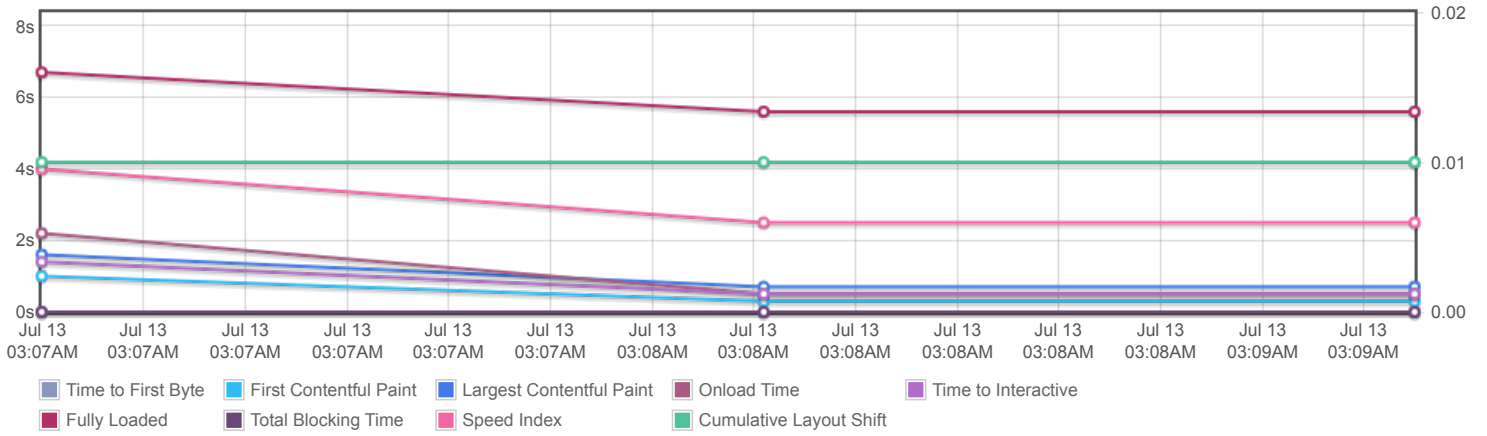

As if you didn't need more incentive, **Google use Page Speed and Page Experience (including Web Vitals) signals in their ranking algorithm.**

About GTmetrix

GTmetrix was developed as a tool for customers to easily test the performance of their webpages.

[Learn more about us.](#)

Page scores

Page metrics

Page sizes and request counts

The waterfall chart displays the loading behaviour of your site in your selected browser. It can be used to discover simple issues such as 404's or more complex issues such as external resources blocking page rendering.