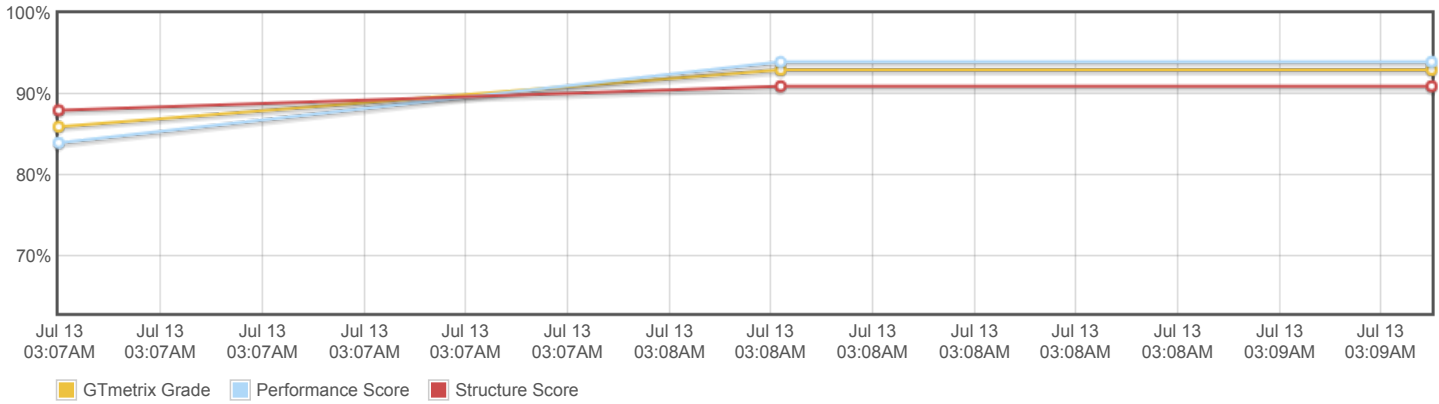

A	Performance	Structure	L. Contentful Paint	T. Blocking Time	C. Layout Shift
	94%	91%	733ms	1ms	0.01

Top Issues

Med-High	Avoid an excessive DOM size TBT	2,081 elements
Med	Use explicit width and height on image elements CLS	9 images found
Med-Low	Serve static assets with an efficient cache policy	Potential savings of 146KB
Low	Use passive listeners to improve scrolling performance	1 event listener not passive
Low	Avoid enormous network payloads LCP	Total size was 1.64MB

As if you didn't need more incentive, **Google use Page Speed and Page Experience (including Web Vitals) signals in their ranking algorithm.**

About GTmetrix

GTmetrix was developed as a tool for customers to easily test the performance of their webpages.

[Learn more about us.](#)

Page scores

Page metrics

Page sizes and request counts

The waterfall chart displays the loading behaviour of your site in your selected browser. It can be used to discover simple issues such as 404's or more complex issues such as external resources blocking page rendering.