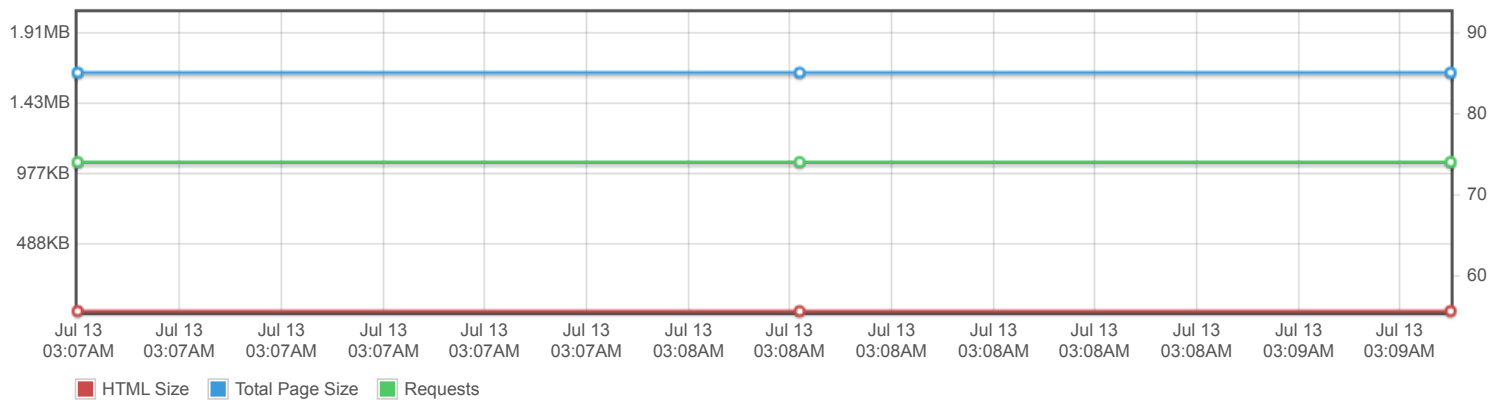

[Learn more about us.](#)

Page scores

Page metrics

Page sizes and request counts

The waterfall chart displays the loading behaviour of your site in your selected browser. It can be used to discover simple issues such as 404's or more complex issues such as external resources blocking page rendering.