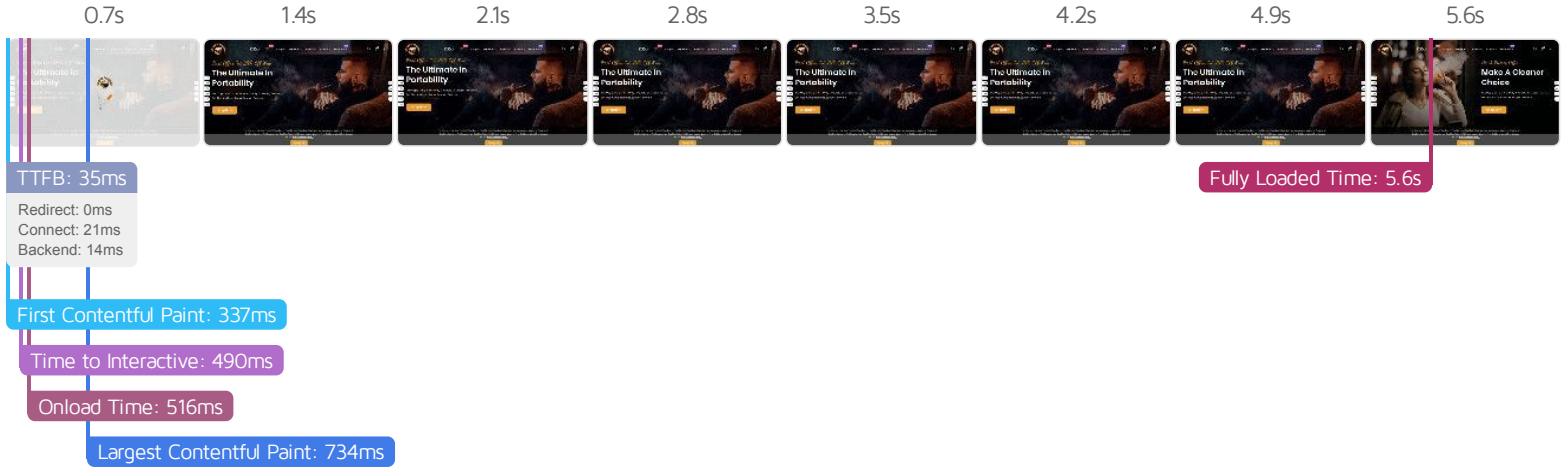

Performance Metrics

First Contentful Paint How quickly content like text or images are painted onto your page. A good user experience is 0.9s or less.	Good - Nothing to do here 336ms	Time to Interactive How long it takes for your page to become fully interactive. A good user experience is 2.5s or less.	Good - Nothing to do here 490ms
Speed Index How quickly the contents of your page are visibly populated. A good user experience is 1.3s or less.	Much longer than recommended 2.5s	Total Blocking Time How much time is blocked by scripts during your page loading process. A good user experience is 150ms or less.	Good - Nothing to do here 1ms
Largest Contentful Paint How long it takes for the largest element of content (i.e., a hero image) to be painted on your page. A good user experience is 1.2s or less.	Good - Nothing to do here 733ms	Cumulative Layout Shift How much your page's layout shifts as it loads. A good user experience is a score of 0.1 or less.	Good - Nothing to do here 0.01

Browser Timings

Redirect	0ms	Connect	21ms	Backend	14ms
TTFB	35ms	First Paint	337ms	DOM Int.	488ms
DOM Loaded	490ms	Onload	516ms	Fully Loaded	5.6s